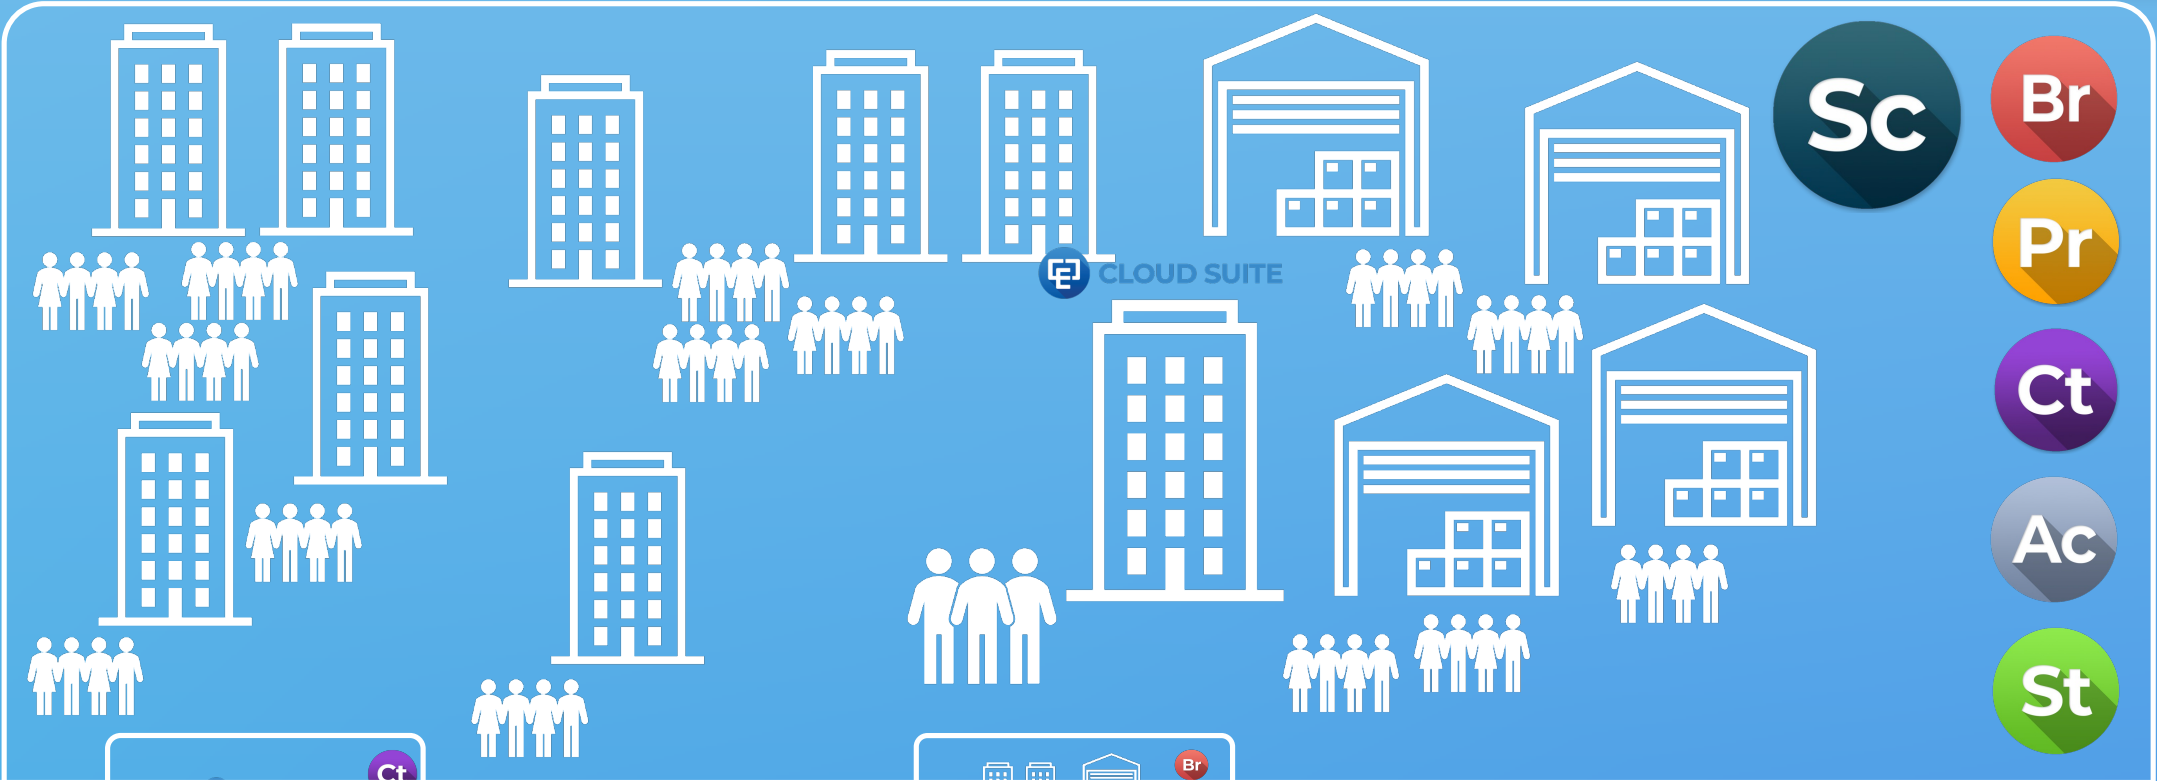

The complex block contains a central icon of a storefront with a striped awning and three stylized human figures. Above the icon is the text 'CLOUD SUITE' next to a small square icon with a white 'E'. To the right of the icon are three vertically stacked circles: a purple one with 'Ct', a grey one with 'Ac', and a green one with 'St'. Below the icon area is a white rectangular box with rounded corners containing the text 'Small Start Up Business', '20 Employees', and '1 Location'.

STORY TIME

Small Start Up Business
20 Employees
1 Location

Icons: Cloud Suite logo, Ct, Ac, St

Large Business
100 Employees
4 Location

Icons: Br, Pr, Ct, Ac, St

STORY TIME

Enterprise Business

2500 Employees