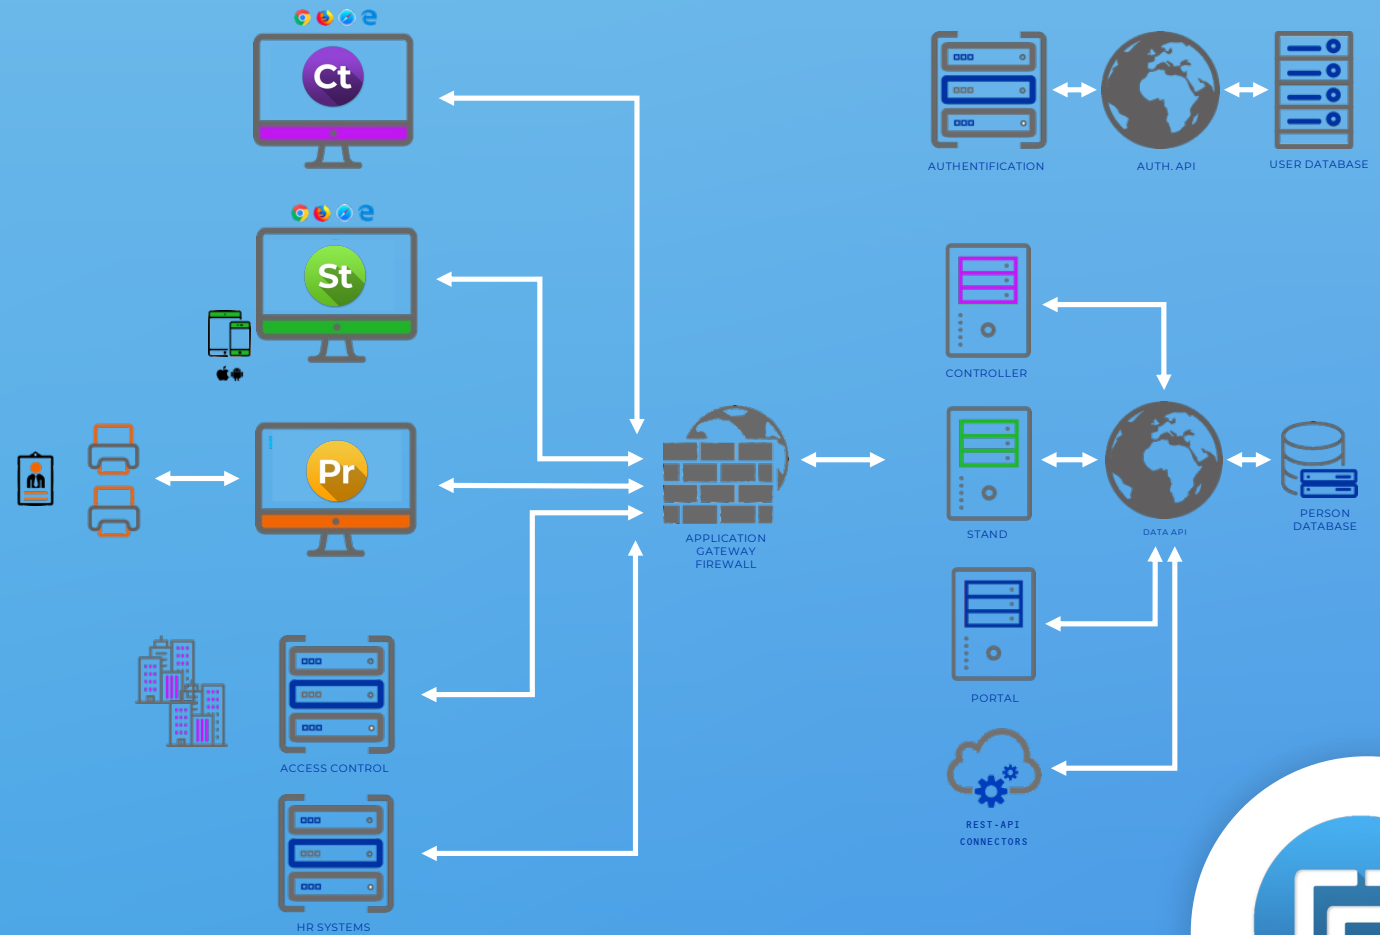

SELF-SERVICE PHOTO UPLOAD

- Reduce physical contact with card holder
- Streamline photo capture process
- Save time and money compared to face-to-face enrolment
- Upload photo from anywhere, anytime
- Upload ID document for verification

NOTIFICATIONS

- Engage with the card holder
- Card delivery status updates
- Broadcast messages

System Architecture

PLATFORM INTEGRATION

- Authentication
- Application Services
- Application Gateway and Firewall
- Application Clients
- Back Office Reporting

STORY TIME

STORY TIME

CLOUD SUITE

Small Start Up Business
20 Employees
1 Location

The icon depicts a storefront with a striped awning, three stylized human figures standing in front, and fireworks exploding in the sky above.

The complex block contains a central icon of a storefront with a striped awning and three stylized human figures. Above the icon is the text 'CLOUD SUITE' next to a small square icon with a white 'E'. To the right of the icon are three vertically stacked circles: a purple one with 'Ct', a grey one with 'Ac', and a green one with 'St'. Below the icon area is a white rectangular box with rounded corners containing the text 'Small Start Up Business', '20 Employees', and '1 Location'.