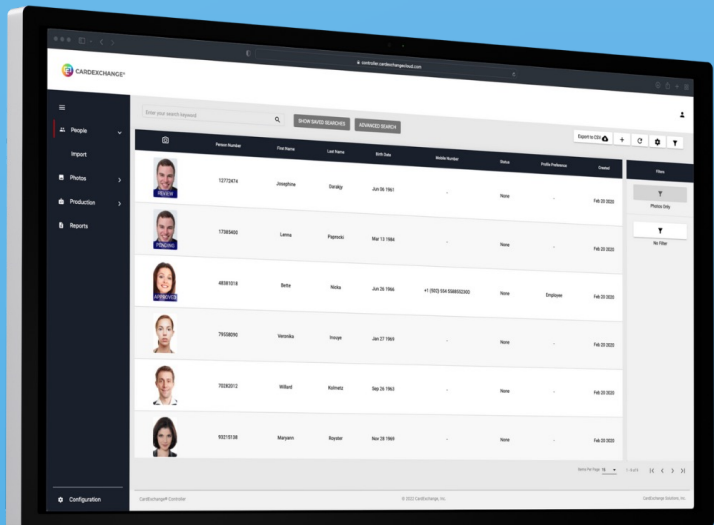

WHAT IS CARDEXCHANGE® CLOUD SUITE?

CLOUD OVERVIEW

- Software as a Service (SaaS) Solution
- Microsoft Azure Hosting

- North America

- Europe

- UK

- Australia

- Canada

- Unique Pricing Module
- Annual Billing
- Pricing Includes Hosting & SLA
- GDPR Compliant
- WCAG 2.1AA Compliant
- ISO 27001 Compliant

THE PRODUCTS

CARDEXCHANGE® CLOUD SUITE

CARDEXCHANGE® CONTROLLER

Manage card holders, profiles, enrolment process, photo & card production approval.

Track card lifecycle, run reports and view change history.

CARDEXCHANGE® STAND

Self-service portal/apps.
Remote photo & ID document upload.

Card status management.
Digital/virtual ID card.

CARDEXCHANGE® PRESS