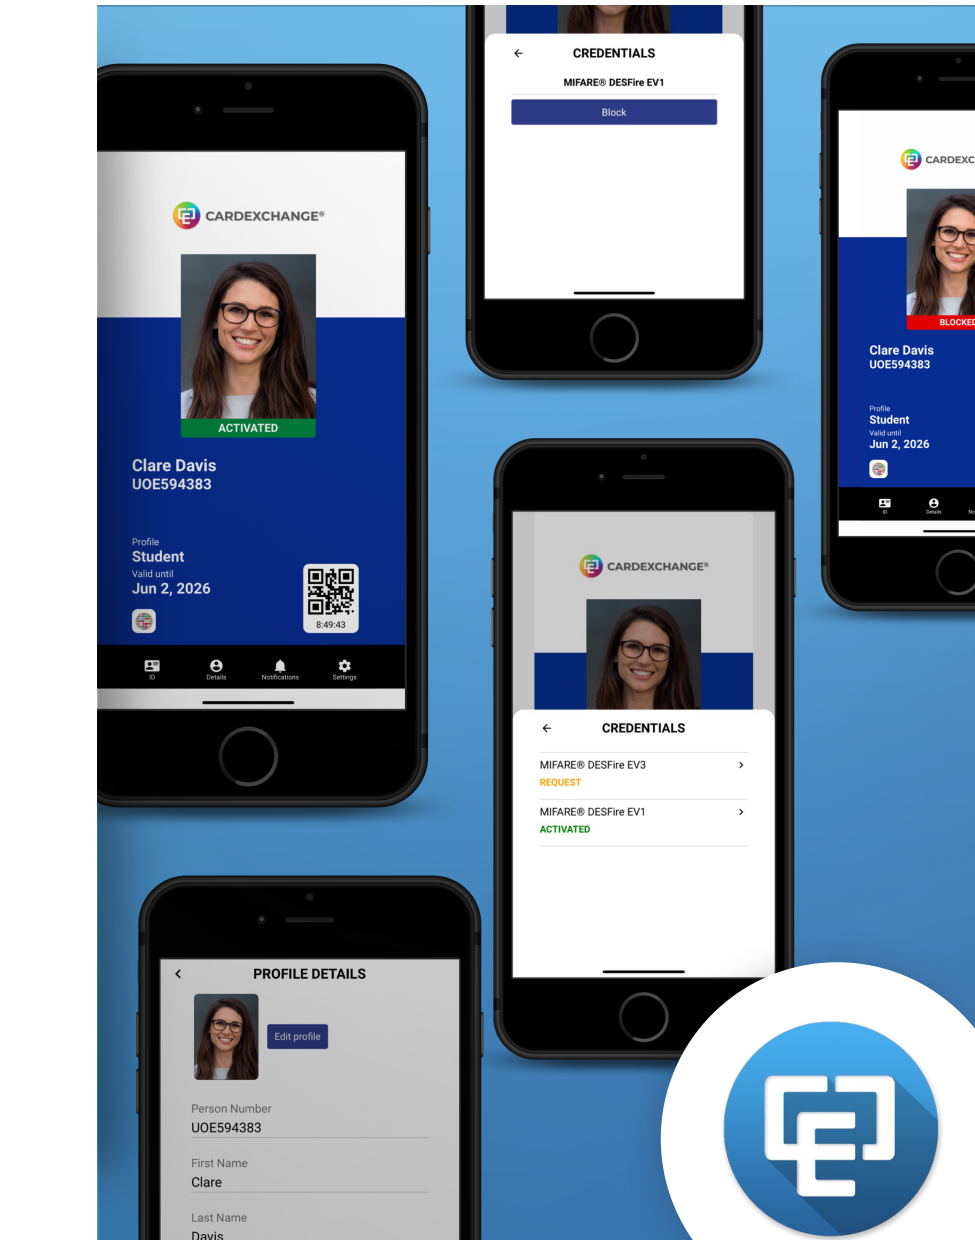

THE DIGITAL ID

DIGITAL/VIRTUAL ID CARD

- Instant on-demand delivery of credential
- Environmentally friendly alternative to a printed card
- Live card status for added security
- Choose logo and colour schemes

SELF-SERVICE PHOTO UPLOAD

- Reduce physical contact with card holder
- Streamline photo capture process
- Save time and money compared to face-to-face enrolment
- Upload photo from anywhere, anytime
- Upload ID document for verification

NOTIFICATIONS

- Engage with the card holder
- Card delivery status updates
- Broadcast messages