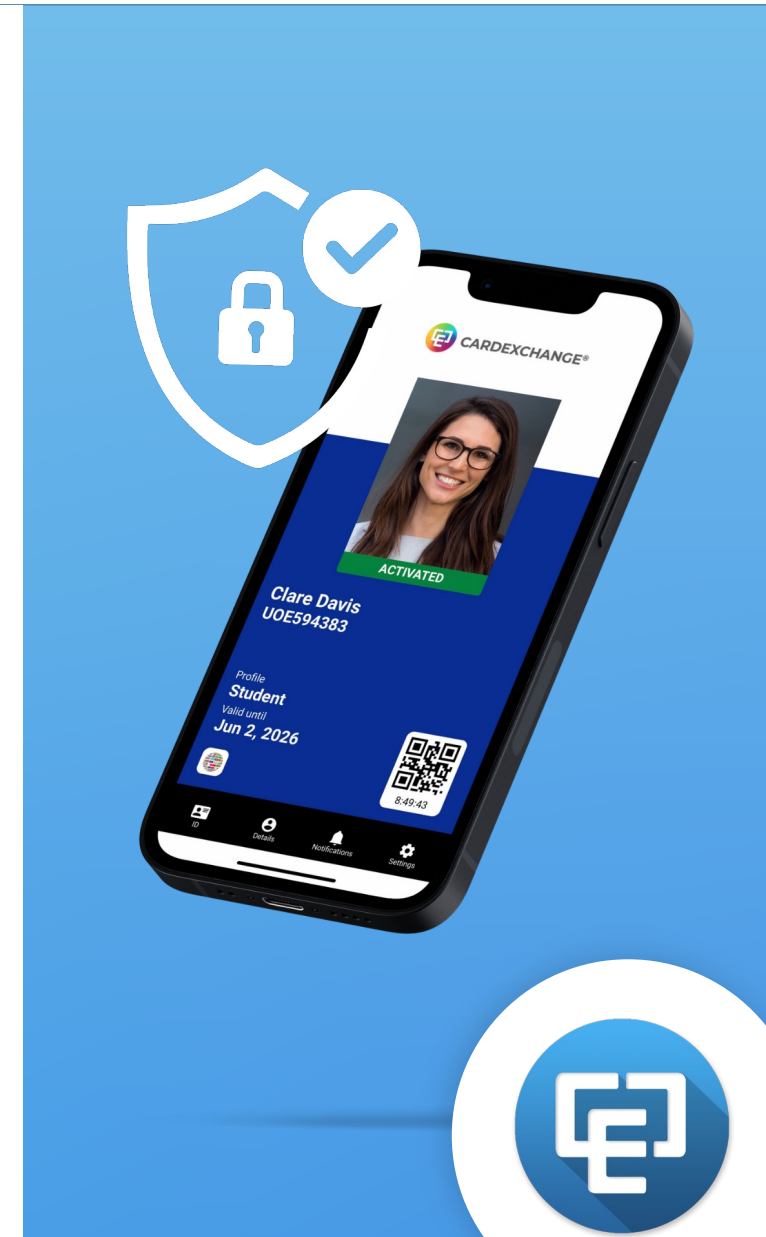

CLOUD SUITE SECURITY

- **Transparent Data Protection**
  - Adheres to GDPR for top-level personal data security
  - Ensures data is stored in isolated, secure locations
- **Secure User Authentication**
  - Uses IdentityServer4 for robust access control
  - Offers flexible login options with familiar accounts like Microsoft, Google, and Facebook
- **Encryption of Data in Transit**
  - Protects data using TLS protocol during cloud transfers
  - Ensures data security and integrity while moving
- **Transparent Data Encryption**
  - Encrypts database data in real-time using TDE
  - Uses strong encryption methods, seamless to the user